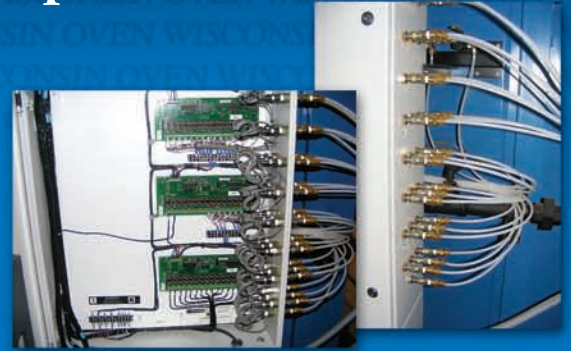

WISCONSIN OVEN

Composite Curing Options

Interior Supply and Return Ducts with Interior Lighting

Interior Thermocouple Jack Panel & Vacuum Stubs

Pressure Transducer Monitoring Lines and CompuDAS SG6 Data Acquisition Control System

Vacuum Lines for Composite Bag Applications

Vacuum Piping System w/Pressure Transducer & Thermocouple Jack Panel

Call for more information: 262-642-3938

WISCONSIN OVEN CORPORATION

2675 Main Street P.O. Box 873 East Troy, WI 53120 USA
www.compositecuringovens.com • sales@wisoven.com